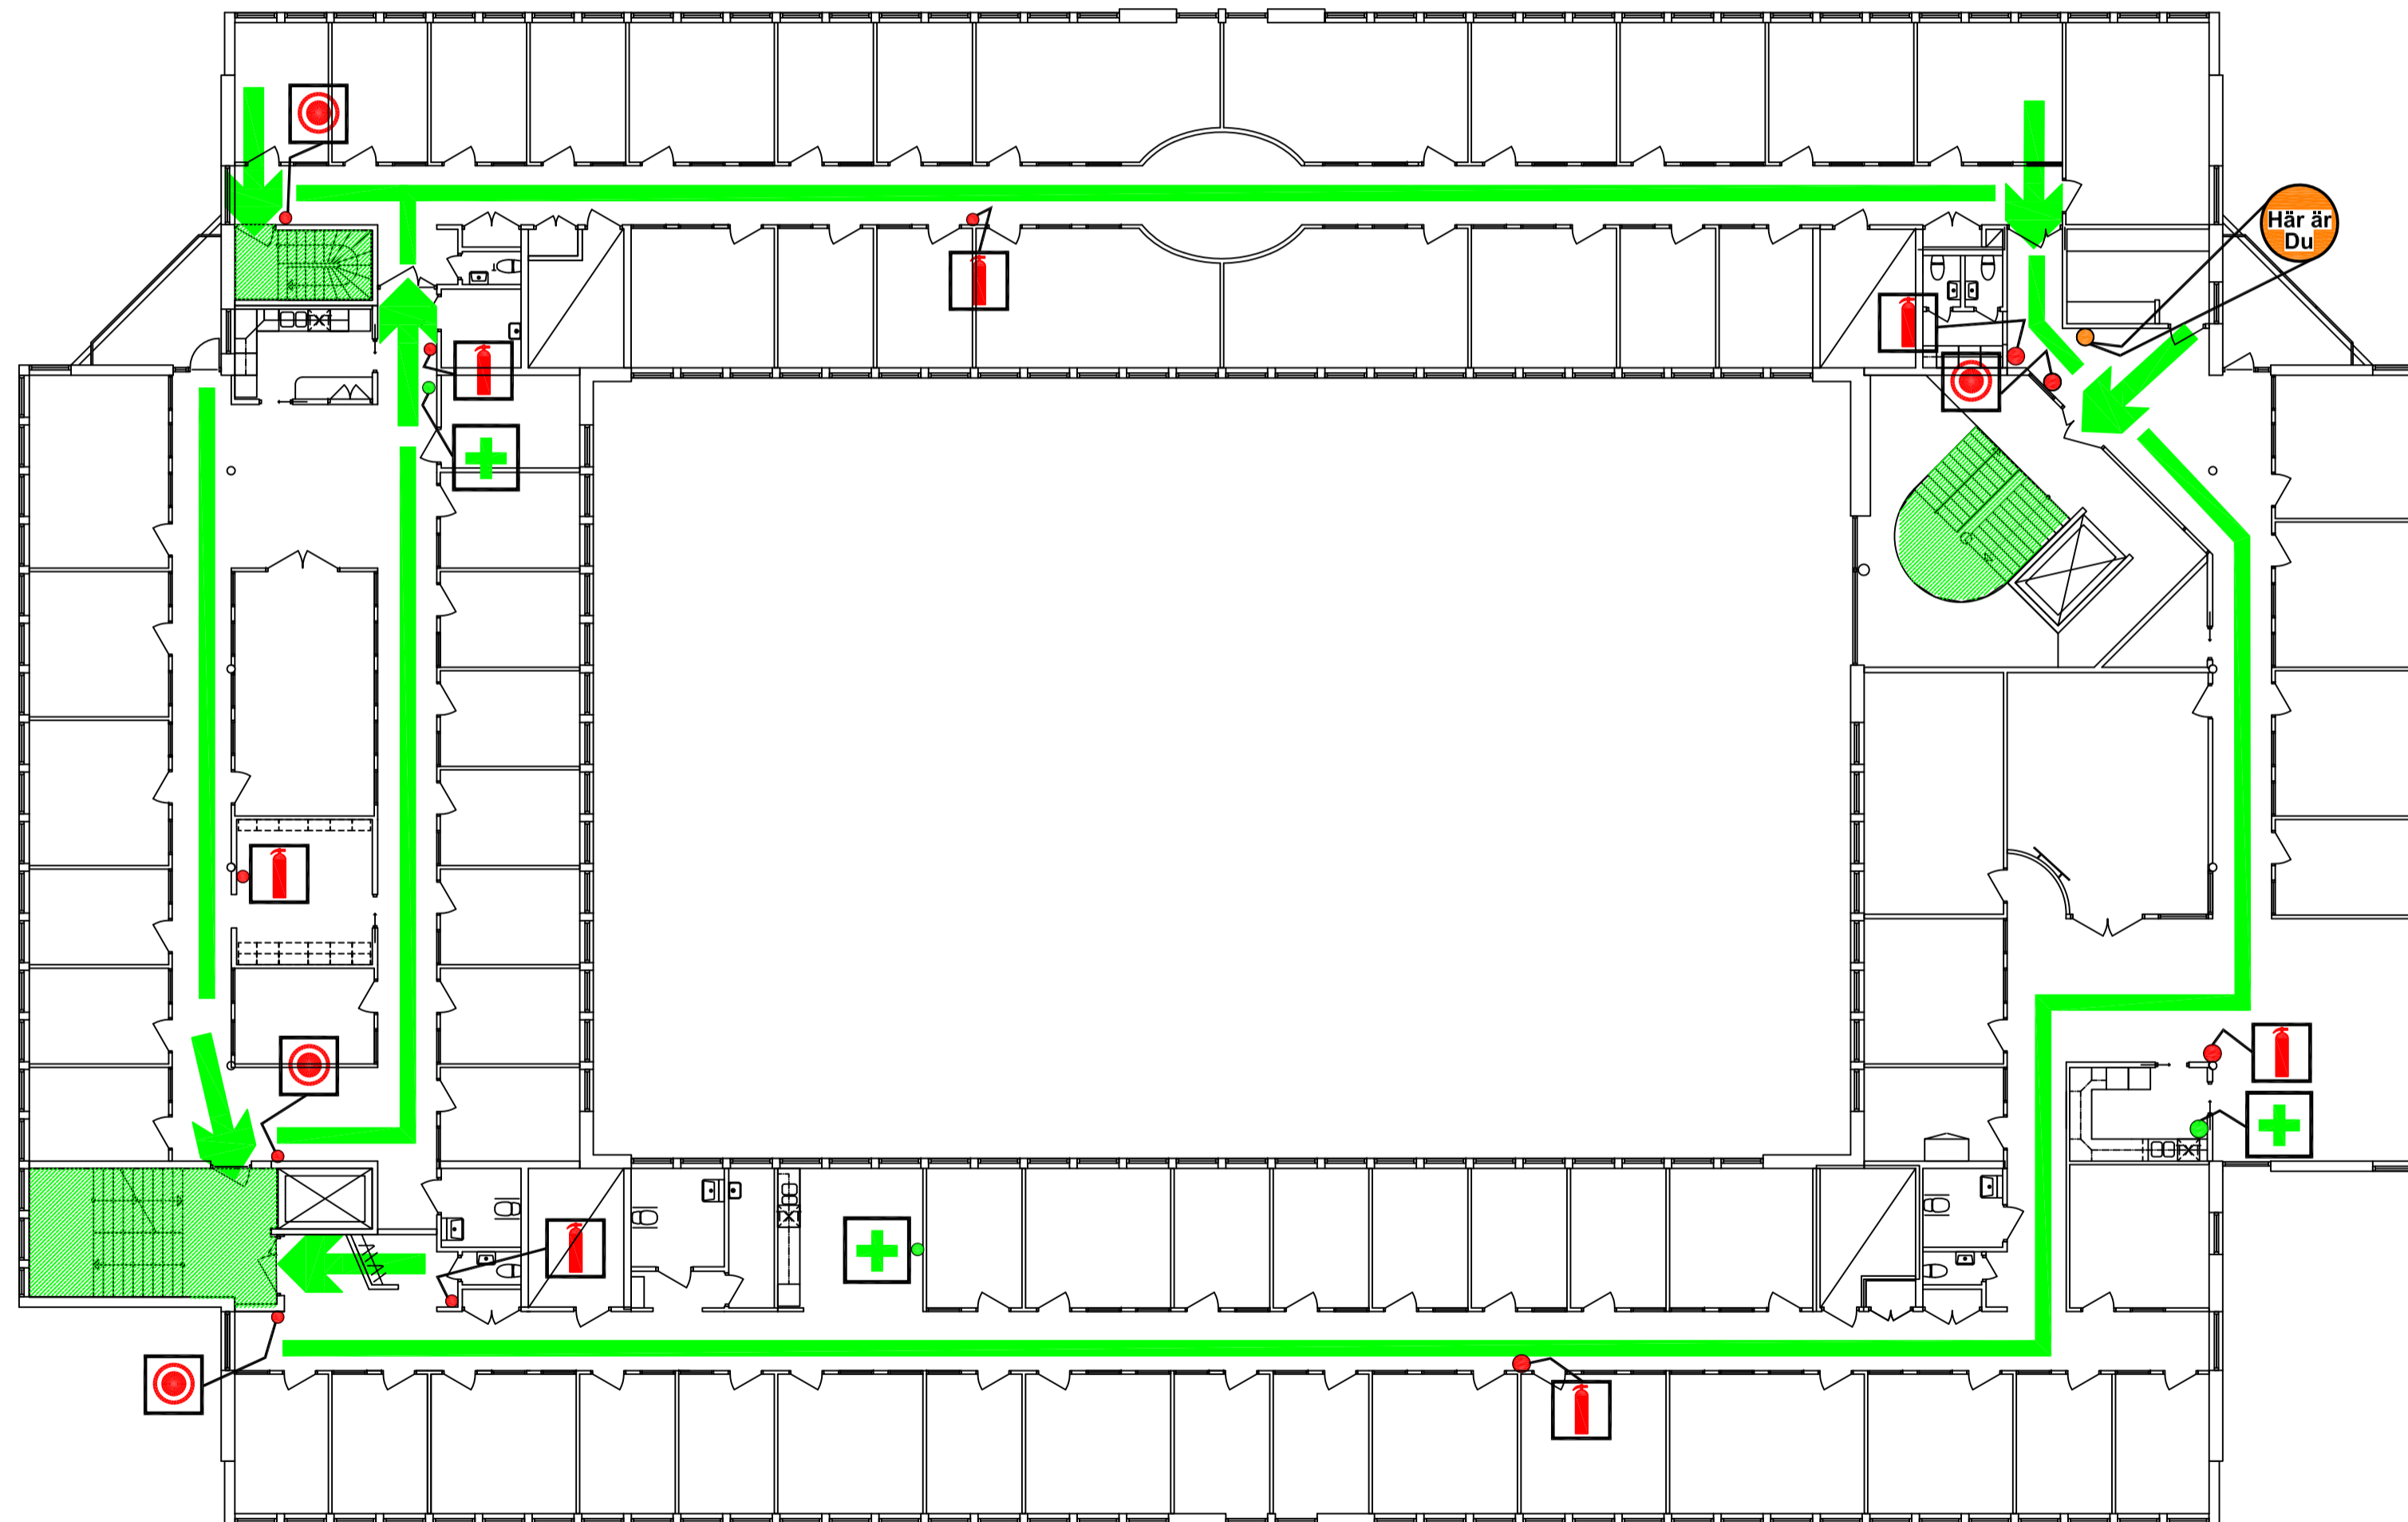

**RESCUE
WARN
ALARM**

everyone who is in danger
everyone who is near the danger
Phone **112**

EXTINGUISH if that is possible without any risk
EVACUATE immediatly by the nearest
EMERGENCY EXIT
Evacuation shall be made to the
ASSEMBLY STATION
ELEVATOR may not be used
during evacuation

Teckenförklaring

- Utrymningsväg
Emergency exit
- Tavljans plats
You are here
- Första hjälpen
First aid kit

Table of signs

- Brandsläckare
Fire extinguisher
- Brandlarm
Fire alarm

ÅTERSAMLINGSPLATS ASSEMBLY STATION
Parkeringen söder om entrén. Parking-place south of the mainentrance.